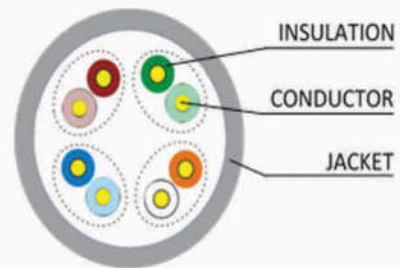

# Hosiwell Cat.5e UTP Patch Cable Horizontal Cable

As a premium network cable manufacturer, Hosiwell manufactures the Cat.5e Patch Cable Horizontal Cable series product in best quality. It is tested to 100MHz frequency range and designed to support Gigabit 1000 Base-T and 1000Base-Tx applications to full 100m. Hosiwell Category 5.e UTP Patch cable are UL listed CMR and standard packing will be 305m easy pull out boxes.

## CABLE CONSTRUCTION

P/N 30001-GR

|                      |                                  |
|----------------------|----------------------------------|
| Conductor            | 24 AWG Stranded Bare Copper Wire |
| Insulation           | High Density Polyethylene (HDPE) |
| Outer Jacket, Colour | Flame retardant PVC jacket, Grey |