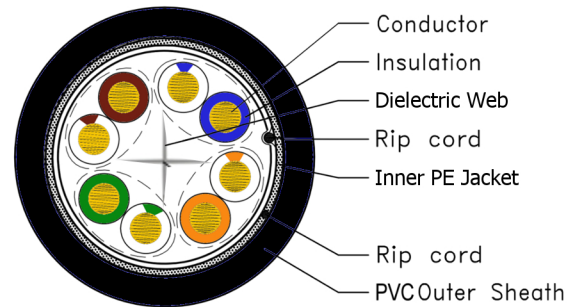

HOSIWELL

Worldwide leading cable manufacturer

Lan Wire Cable

Hosiwell Cat.6 UTP Horizontal Outdoor Cable

As a premium network cable manufacturer, Hosiwell manufactures the Cat.6 UTP Horizontal Outdoor Cable series product in best quality. It is tested to 250MHz frequency range and designed to support Gigabit 1000 Base-T and 1000Base-Tx applications to full 100m. Hosiwell Category 6 UTP cable are UL listed CMR and standard packing will be 305m easy pull out boxes.

CABLE CONSTRUCTION

P/N 30022-D-BK

Conductor	23 AWG Solid Bare Copper Wire
Insulation	High Density Polyethylene (HDPE)
Inner Jacket	PE, Black
Outer Jacket, Colour	PVC, Black

PHYSICAL CHARACTERISTICS

Conductor Diameter (Nominal)	0.55 ± 0.02 mm
Insulation Thickness	0.23 mm
Insulation Over Diameter	1.02 mm ± 0.02 mm
Conductor Unit Identification	Solid/Stripe
Colour Code	Per TIA/EIA 568-B
Total Number of Wires	8
Conductor Unit Lay-Up	Pairs
Inner Jacket thickness	0.55 mm
Outer Jacket thickness	0.80 mm
Norm. Diameter	7.95 mm ± 0.02 mm